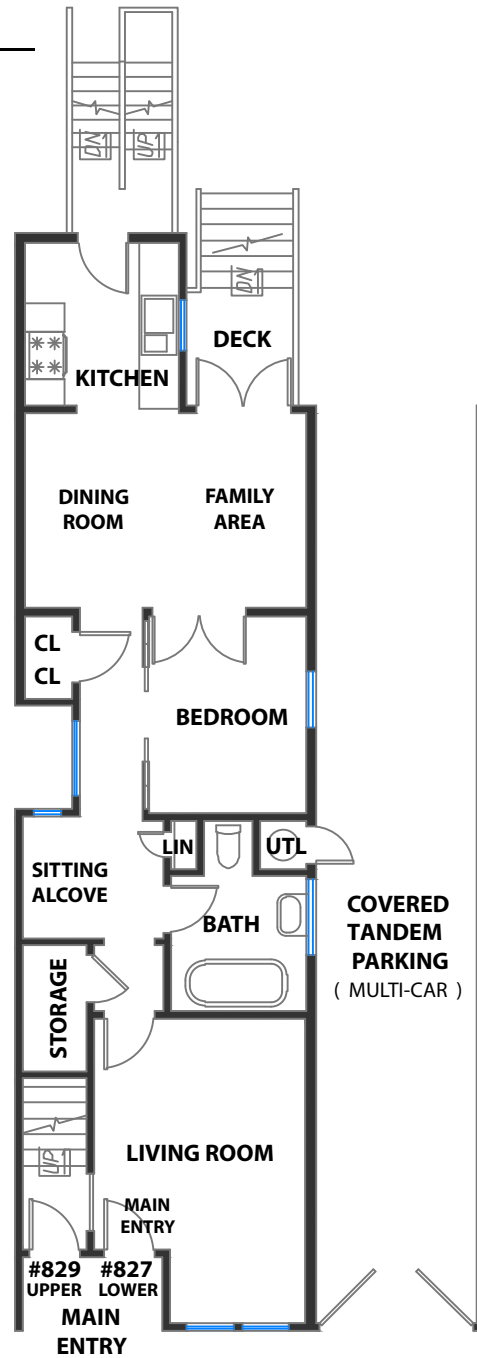

827 - 829 ARGUELLO BOULEVARD

SAN FRANCISCO, CALIFORNIA

* VIEW SHOWN ABOVE - ALL TO DRAWN TO SCALE
**COVERED PARKING
GARDEN BACKYARD**

**LOWER
LEVEL
- 827 -**

**UPPER
LEVEL
- 829 -**

RENDERING BY OPEN HOMES PHOTOGRAPHY
ALL MEASUREMENTS ARE APPROXIMATE. WHILE DEEMED RELIABLE, NO INFORMATION
ON THESE FLOOR PLANS SHOULD BE RELIED UPON WITHOUT INDEPENDENT VERIFICATION.