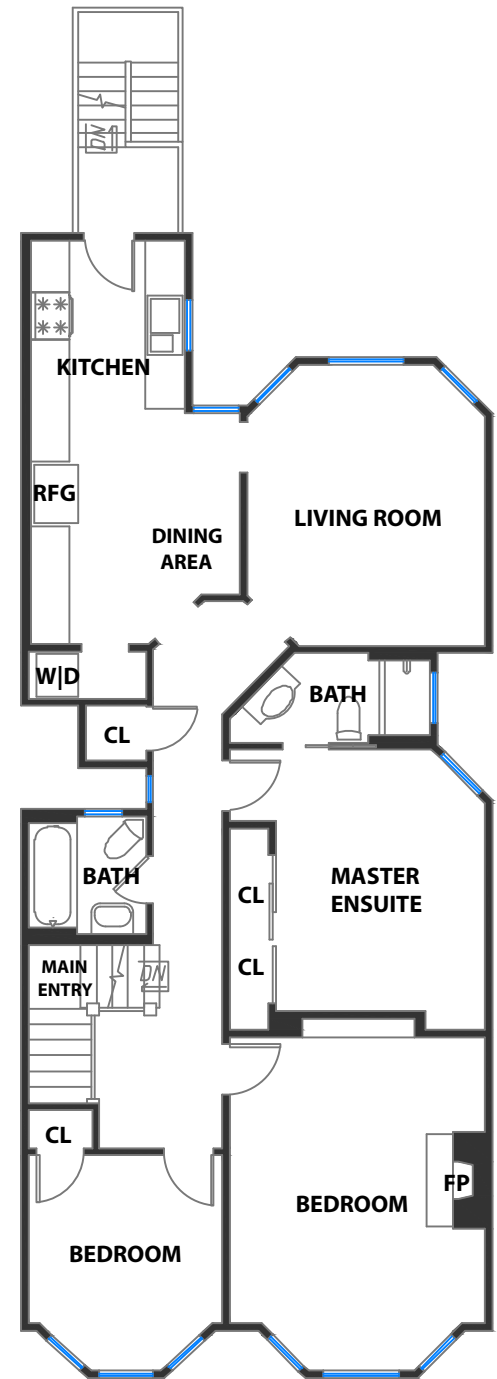

827 - 829 ARGUELLO BOULEVARD

SAN FRANCISCO, CALIFORNIA

* VIEW SHOWN ABOVE - ALL TO DRAWN TO SCALE
**COVERED PARKING
GARDEN BACKYARD**

**LOWER
LEVEL
- 827 -**

**UPPER
LEVEL
- 829 -**

RENDERING BY OPEN HOMES PHOTOGRAPHY
ALL MEASUREMENTS ARE APPROXIMATE. WHILE DEEMED RELIABLE, NO INFORMATION
ON THESE FLOOR PLANS SHOULD BE RELIED UPON WITHOUT INDEPENDENT VERIFICATION.