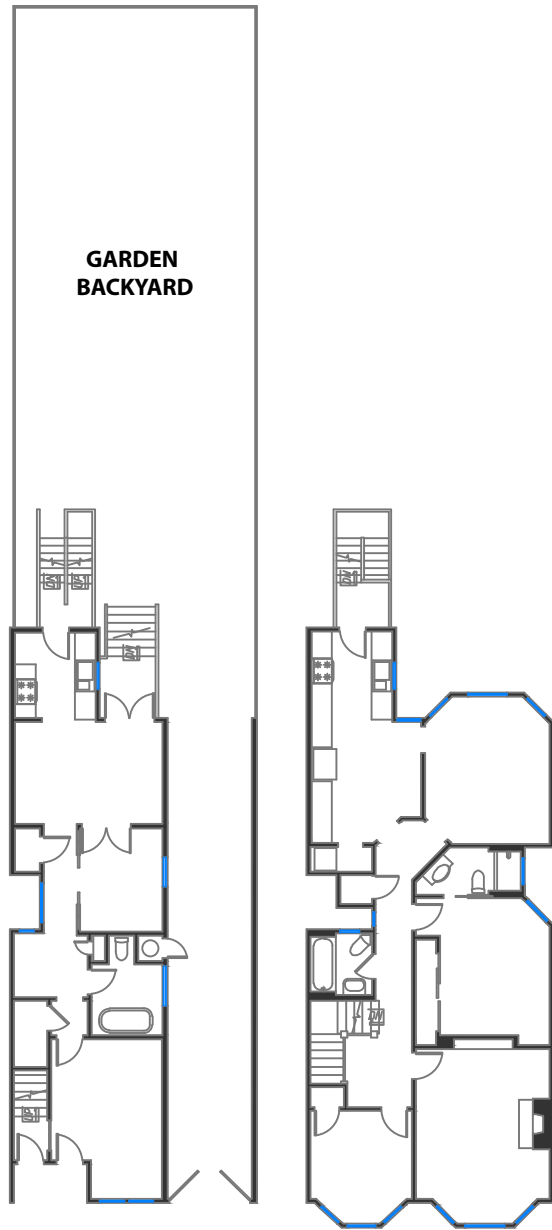

827 - 829 ARGUELLO BOULEVARD

SAN FRANCISCO, CALIFORNIA

* VIEW SHOWN ABOVE - ALL TO DRAWN TO SCALE
**COVERED PARKING
GARDEN BACKYARD**

**LOWER
LEVEL
- 827 -**

**UPPER
LEVEL
- 829 -**

RENDERING BY OPEN HOMES PHOTOGRAPHY
ALL MEASUREMENTS ARE APPROXIMATE. WHILE DEEMED RELIABLE, NO INFORMATION
ON THESE FLOOR PLANS SHOULD BE RELIED UPON WITHOUT INDEPENDENT VERIFICATION.